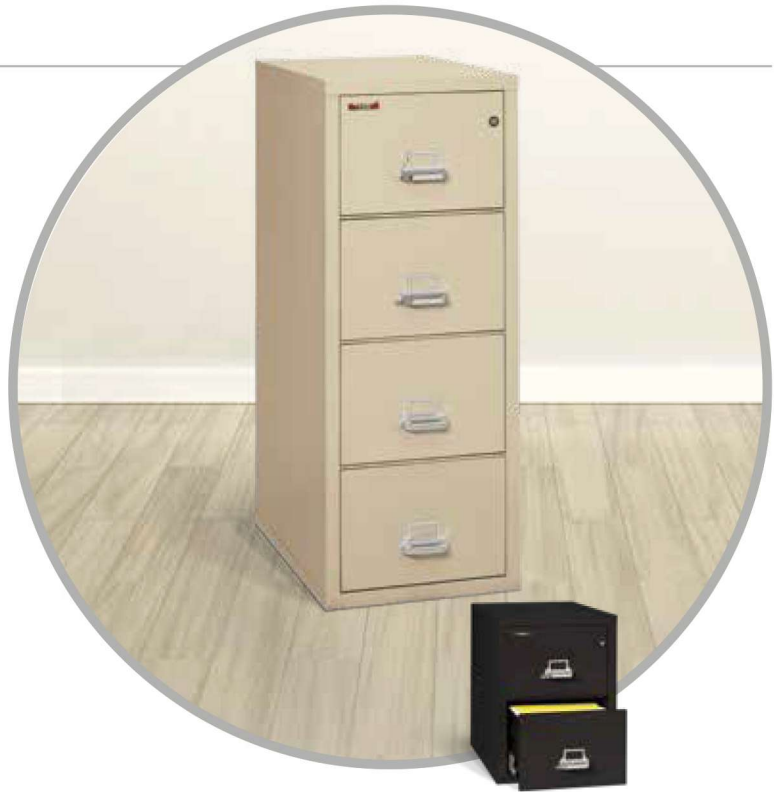

1-hr
fire rated

30 ft
impact rated

ETL water
resistant

1/2-hr
ETL rating

Made in the
U.S.A.

Specifications

Model No.	Description	Inside Dimensions H x W x D	Outside Dimensions H x W x D	Approx. Shipping Wt.
FireKing® Lateral File Cabinets*				
4-3122-C	4 Drawer	10 ³ / ₈ " x 25 ³ / ₁₆ " x 15 ¹ / ₈ "	52 ³ / ₄ " x 31 ³ / ₁₆ " x 22 ¹ / ₈ "	794 lbs.
4-3822-C	4 Drawer	10 ³ / ₄ " x 31 ¹⁵ / ₁₆ " x 15 ¹ / ₈ "	52 ³ / ₄ " x 37 ¹ / ₂ " x 22 ¹ / ₈ "	907 lbs.
4-4422-C	4 Drawer	10 ³ / ₄ " x 38 ¹⁵ / ₁₆ " x 15 ¹ / ₈ "	52 ³ / ₄ " x 44 ¹ / ₂ " x 22 ¹ / ₈ "	1,019 lbs.
3-3122-C	3 Drawer	10 ³ / ₈ " x 25 ³ / ₁₆ " x 15 ¹ / ₈ "	40 ¹ / ₄ " x 31 ³ / ₁₆ " x 22 ¹ / ₈ "	574 lbs.
3-3822-C	3 Drawer	10 ³ / ₄ " x 31 ¹⁵ / ₁₆ " x 15 ¹ / ₈ "	40 ¹ / ₄ " x 37 ¹ / ₂ " x 22 ¹ / ₈ "	756 lbs.
3-4422-C	3 Drawer	10 ³ / ₄ " x 38 ¹⁵ / ₁₆ " x 15 ¹ / ₈ "	40 ¹ / ₄ " x 44 ¹ / ₂ " x 22 ¹ / ₈ "	791 lbs.
2-3122-C	2 Drawer	10 ³ / ₈ " x 25 ³ / ₁₆ " x 15 ¹ / ₈ "	27 ³ / ₄ " x 31 ³ / ₁₆ " x 22 ¹ / ₈ "	456 lbs.
2-3822-C	2 Drawer	10 ³ / ₄ " x 31 ¹⁵ / ₁₆ " x 15 ¹ / ₈ "	27 ³ / ₄ " x 37 ¹ / ₂ " x 22 ¹ / ₈ "	532 lbs.
2-4422-C	2 Drawer	10 ³ / ₄ " x 38 ¹⁵ / ₁₆ " x 15 ¹ / ₈ "	27 ³ / ₄ " x 44 ¹ / ₂ " x 22 ¹ / ₈ "	584 lbs.
<i>Laterals: Multipurpose lateral file cabinets designed for letter and legal filing. Fully equipped for letter and legal hanging folders.</i>				
FireKing® Vertical File Cabinets*				
4-1831-C	4 Drawer Letter	10 ³ / ₈ " x 12 ³ / ₁₆ " x 26"	52 ³ / ₄ " x 17 ³ / ₄ " x 31 ³ / ₁₆ "	603 lbs.
4-2131-C	4 Drawer Legal	10 ³ / ₈ " x 15 ¹ / ₄ " x 26"	52 ³ / ₄ " x 20 ¹³ / ₁₆ " x 31 ³ / ₁₆ "	664 lbs.
3-1831-C	3 Drawer Letter	10 ³ / ₈ " x 12 ³ / ₁₆ " x 26"	40 ¹ / ₄ " x 17 ³ / ₄ " x 31 ³ / ₁₆ "	476 lbs.
3-2131-C	3 Drawer Legal	10 ³ / ₈ " x 15 ¹ / ₄ " x 26"	40 ¹ / ₄ " x 20 ¹³ / ₁₆ " x 31 ³ / ₁₆ "	526 lbs.
2-1831-C	2 Drawer Letter	10 ³ / ₈ " x 12 ³ / ₁₆ " x 26"	27 ³ / ₄ " x 17 ³ / ₄ " x 31 ³ / ₁₆ "	348 lbs.
2-2131-C	2 Drawer Legal	10 ³ / ₈ " x 15 ¹ / ₄ " x 26"	27 ³ / ₄ " x 20 ¹³ / ₁₆ " x 31 ³ / ₁₆ "	383 lbs.