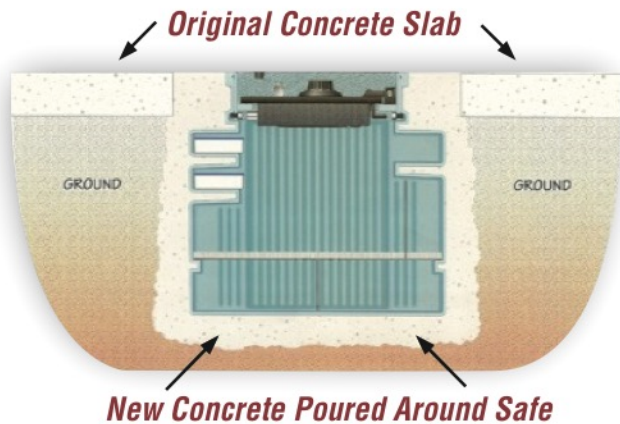

The Best In-Floor Safes Made.

Proudly Made in America!

The HAYMAN line of Steel Body or Poly Body In-floor safes has been a staple in the safe industry for decades. Our patented lift off doors and our patented poly-body construction gives you protection incomparable with any other safe of this type. The inherent fire resistance coming from the installation can't be beat at any cost.

- ***Combo or electronic locks.***
- ***1/2" or 1" thick steel door.***
- ***Drill-resistant hardplate.***
- ***Spring-loaded re-locker.***
- ***Interchangeable doors.***
- ***Construction seal available.***
- ***Removable dust cover fits flush with floor.***

These safes carry the **HAYMAN Lifetime Fire and Burglary Guarantee** when properly installed in a concrete foundation.

FS4000

FS16T

Model	Outside HxWxD	Inside HxWxD	Wt. lbs	Cu Ft
Steel Body				
FS8	12¼ x 15¾ x 14¼	9 x 14 x 13¼	80	.97
FS16	20¼ x 15¾ x 14¼	17 x 14 x 13¼	105	1.79
FS16D	20¼ x 29½ x 14¼	17 x 27¼ x 13¼	165	3.55
FS16T	20¼ x 43¾ x 14¼	17 x 41¼ x 13¼	222	5.38
Poly-Body				
S1200	15 x 15 x 10¼	11½ x 14½ x 8	42	.76
FS2300	15 x 18½ x 15½	12 x 17 x 13¼	76	1.35
FS4000	20¼ x 21¾ x 15½	17 x 20¼ x 13¼	88	2.39