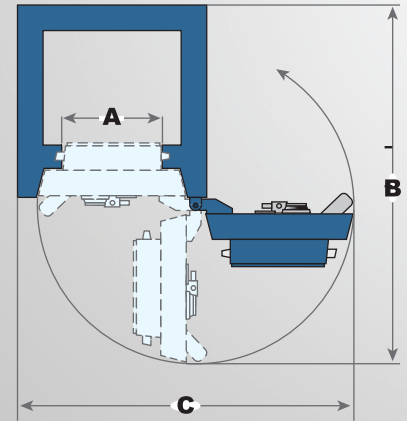

Colors:

RAL 9010

RAL 7040

RAL 7016

RAL 9005