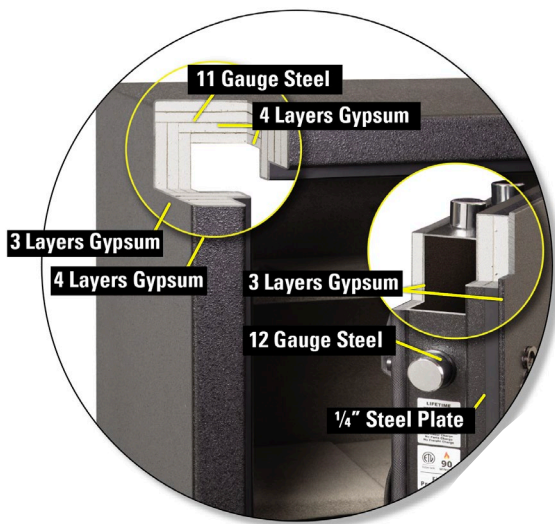

SECURITY

- Four-way bolt work
- U.L. Level I RSC burglary classification (1-man, 5-minute test. Utilizes tools typically found in a household)
- 14 massive 1 1/2" chrome plated bolts
- Anchor holes provided
- U.L.-Listed ESL5 electronic lock with illuminated keypad
- Decorative five-spoke handle

FIRE PROTECTION

- Lined with three to four layers of drywall
- 90-minute Intertek verified fire rating
- Dual door seals to protect against fire and smoke

FUNCTIONALITY

- Industry's most flexible interior
- Door organizer
- Storage for two long guns on door (1 on NF5924E5)
- AC power outlet with removable cord

COLOR(S):

Gunmetal gray (GY) with black nickel hardware (LTN)

Dimensions listed are exterior dimensions. Add 3" to overall depth for lock and handle.

NF SERIES CONSTRUCTION

17-17-34
GUN INTERIOR
MODEL: NF6036E5

14-14-28
GUN INTERIOR
MODEL: NF6030E5

9-9-18
GUN INTERIOR
MODEL: NF6032E5

8-8-16
GUN INTERIOR
MODEL: NF5924E5

NF6030E5

Model	Outside Dimension H" x W" x D"	Inside Dimension H" x W" x D"	Door Clearance H" x W"	Door Thickness"	Body Thickness"	Interior Capacity	Weight	Lock Type
NF6036E5	59 x 36 x 26	53-1/2 x 31-5/8 x 18-1/4	52 x 28-3/4	4-1/4 / 1/4	2	17-17-34 + 2 Gun	977 lbs.	ESL5
NF6030E5	59 x 30 x 26	53-1/2 x 25-5/8 x 18-1/4	52 x 22-3/4	4-1/4 / 1/4	2	14-14-28 + 2 Gun	788 lbs.	ESL5
NF6032E5	59 x 30 x 21	53-1/2 x 25-5/8 x 13-1/4	52 x 28-3/4	4-1/4 / 1/4	2	9-9-18 + 2 Gun	761 lbs.	ESL5
NF5924E5	59 x 24 x 18	53-1/2 x 19 x 10	52 x 16-3/4	4-1/4 / 1/4	2	8-8-16 Gun + 1 Gun	600 lbs.	ESL5